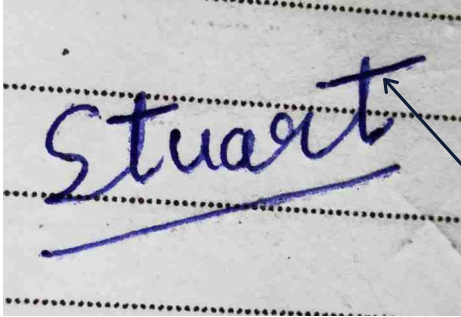

HIGH t BAR

Bar is
higher

HOW TO FIND?

- Here the bar is higher (More distance from bottom of the Stem)

WHAT IT INDICATES?

- High t bars indicate high esteem and confidence levels
- These writers want to be seen as someone who dream big and push themselves.
- Higher the t bar higher the confidence as well as ego
- Found in many successful people's signature as well as handwriting
- Now remember sometimes you may find high t bar in signature and low t bar in handwriting. It shows writer is faking their personality in public