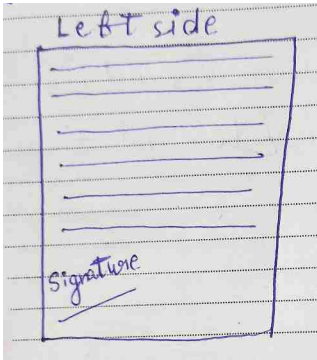

103 LOOK AND ANALYZE

Left Side