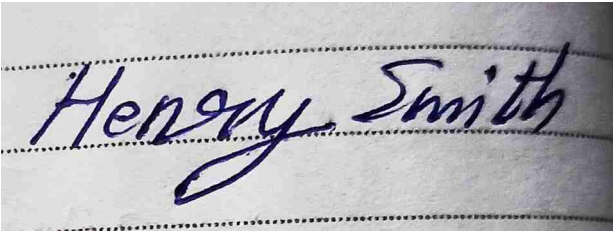

Right Side Slant (Signature is tilted on right side!)