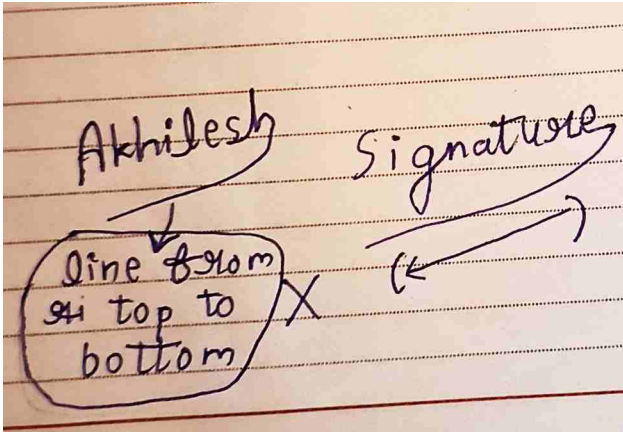

TRACEBACK SIGNATURE