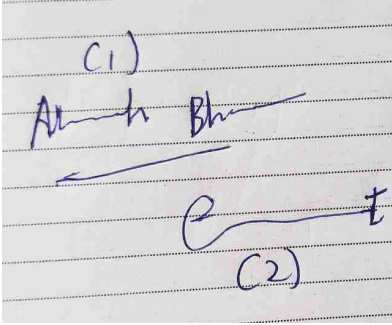

143 LOOK AND ANALYZE

SCRIBBLED SIGN