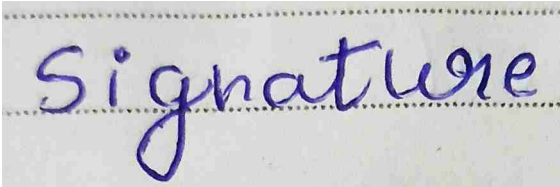

121 LOOK AND ANALYZE

Signed With High Speed