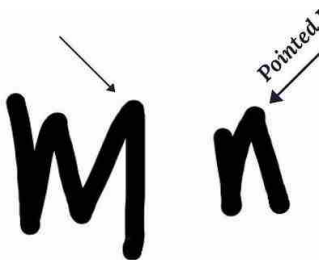

FAST THINKERS

Pointed n

A. Einstein

Tendulkar

Benjamin Franklin