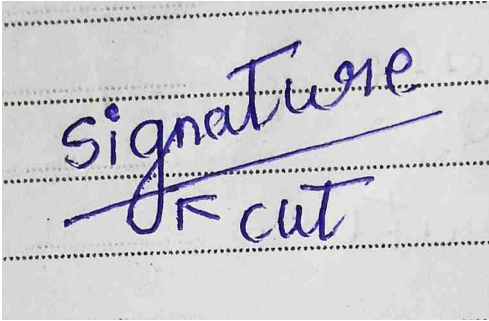

WHO SIGN LIKE THIS?

People who keep their emotions inside instead of sharing up

LOWER ZONE CUT SIGN

HOW TO FIND?

- The Underline cuts letter y, g, j or any other lower zone letters

WHAT IT INDICATES?

- Writer has been pushing herself/himself due to excessive work.
- If something wrong happens then these people tend to blame themselves without understanding just like circle sign
- Lower zones or y, j, g, f are all about relationships so cutting it is not good for your social, romantic relationships as well as finances
- To fix this draw the underline below whole signature even below y, g, j