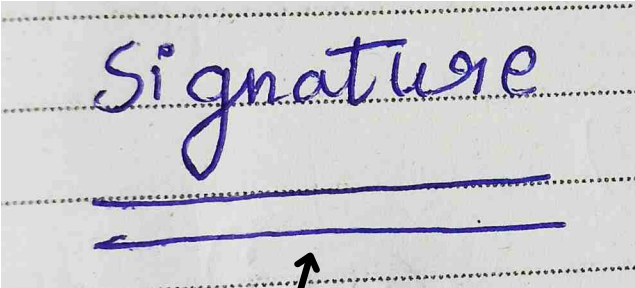

DOUBLE UNDERLINE

Only 2 Underline is present

Akhil

Henry Smith