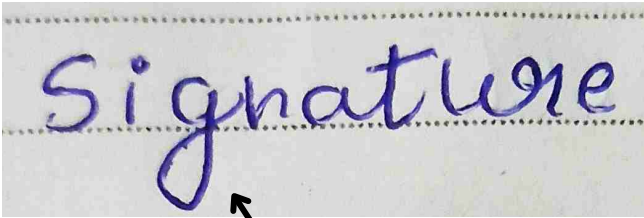

NO UNDERLINE

No Underline

Ratan Tata

Mukesh Ambani

Arnold Schwarzenegger