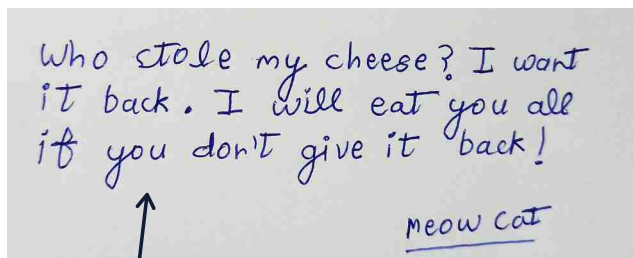

SIGN LITTLE SMALL, HANDWRITING LARGE

Handwriting size is
little bit bigger

Signature
Looks
small
(Compare
letter t)